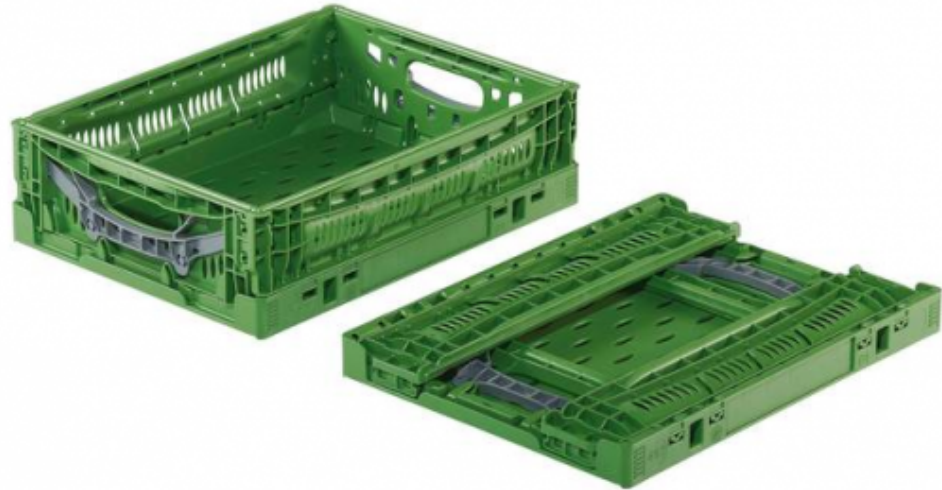

Osona
Industrial
Plastic

P4312000-206400 (400x300x120mm)

0'83 Kg

300 kg

30 kg

PPC

0°/40°C

480

15480

400x300x120 mm

367x268x108 mm

11 Lt

36 mm

Verde

02/01/2023 V4.0