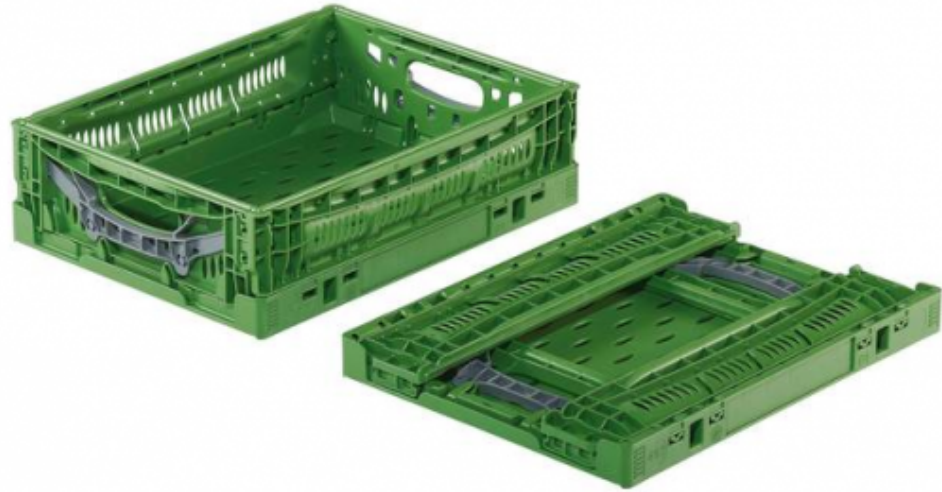

P4312000-206400 (400x300x120mm)

0'83 Kg

300 kg

30 kg

PPC

0°/40°C

480

15480

400x300x120 mm

367x268x108 mm

11 Lt

36 mm

Verde