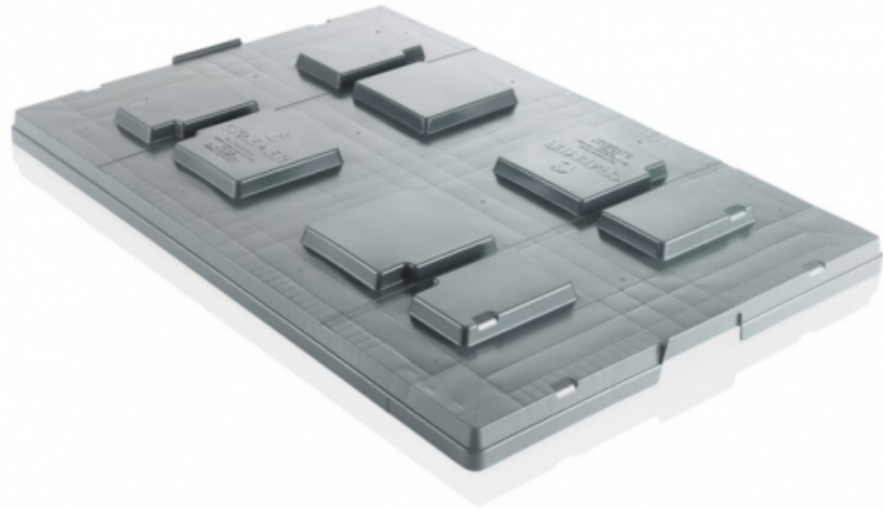

TP1208-099040 (1215x815x82mm)

5

PE

-20°/40°C

30+30

1.980

1215x815x82mm

1204x804mm

30mm

Gris